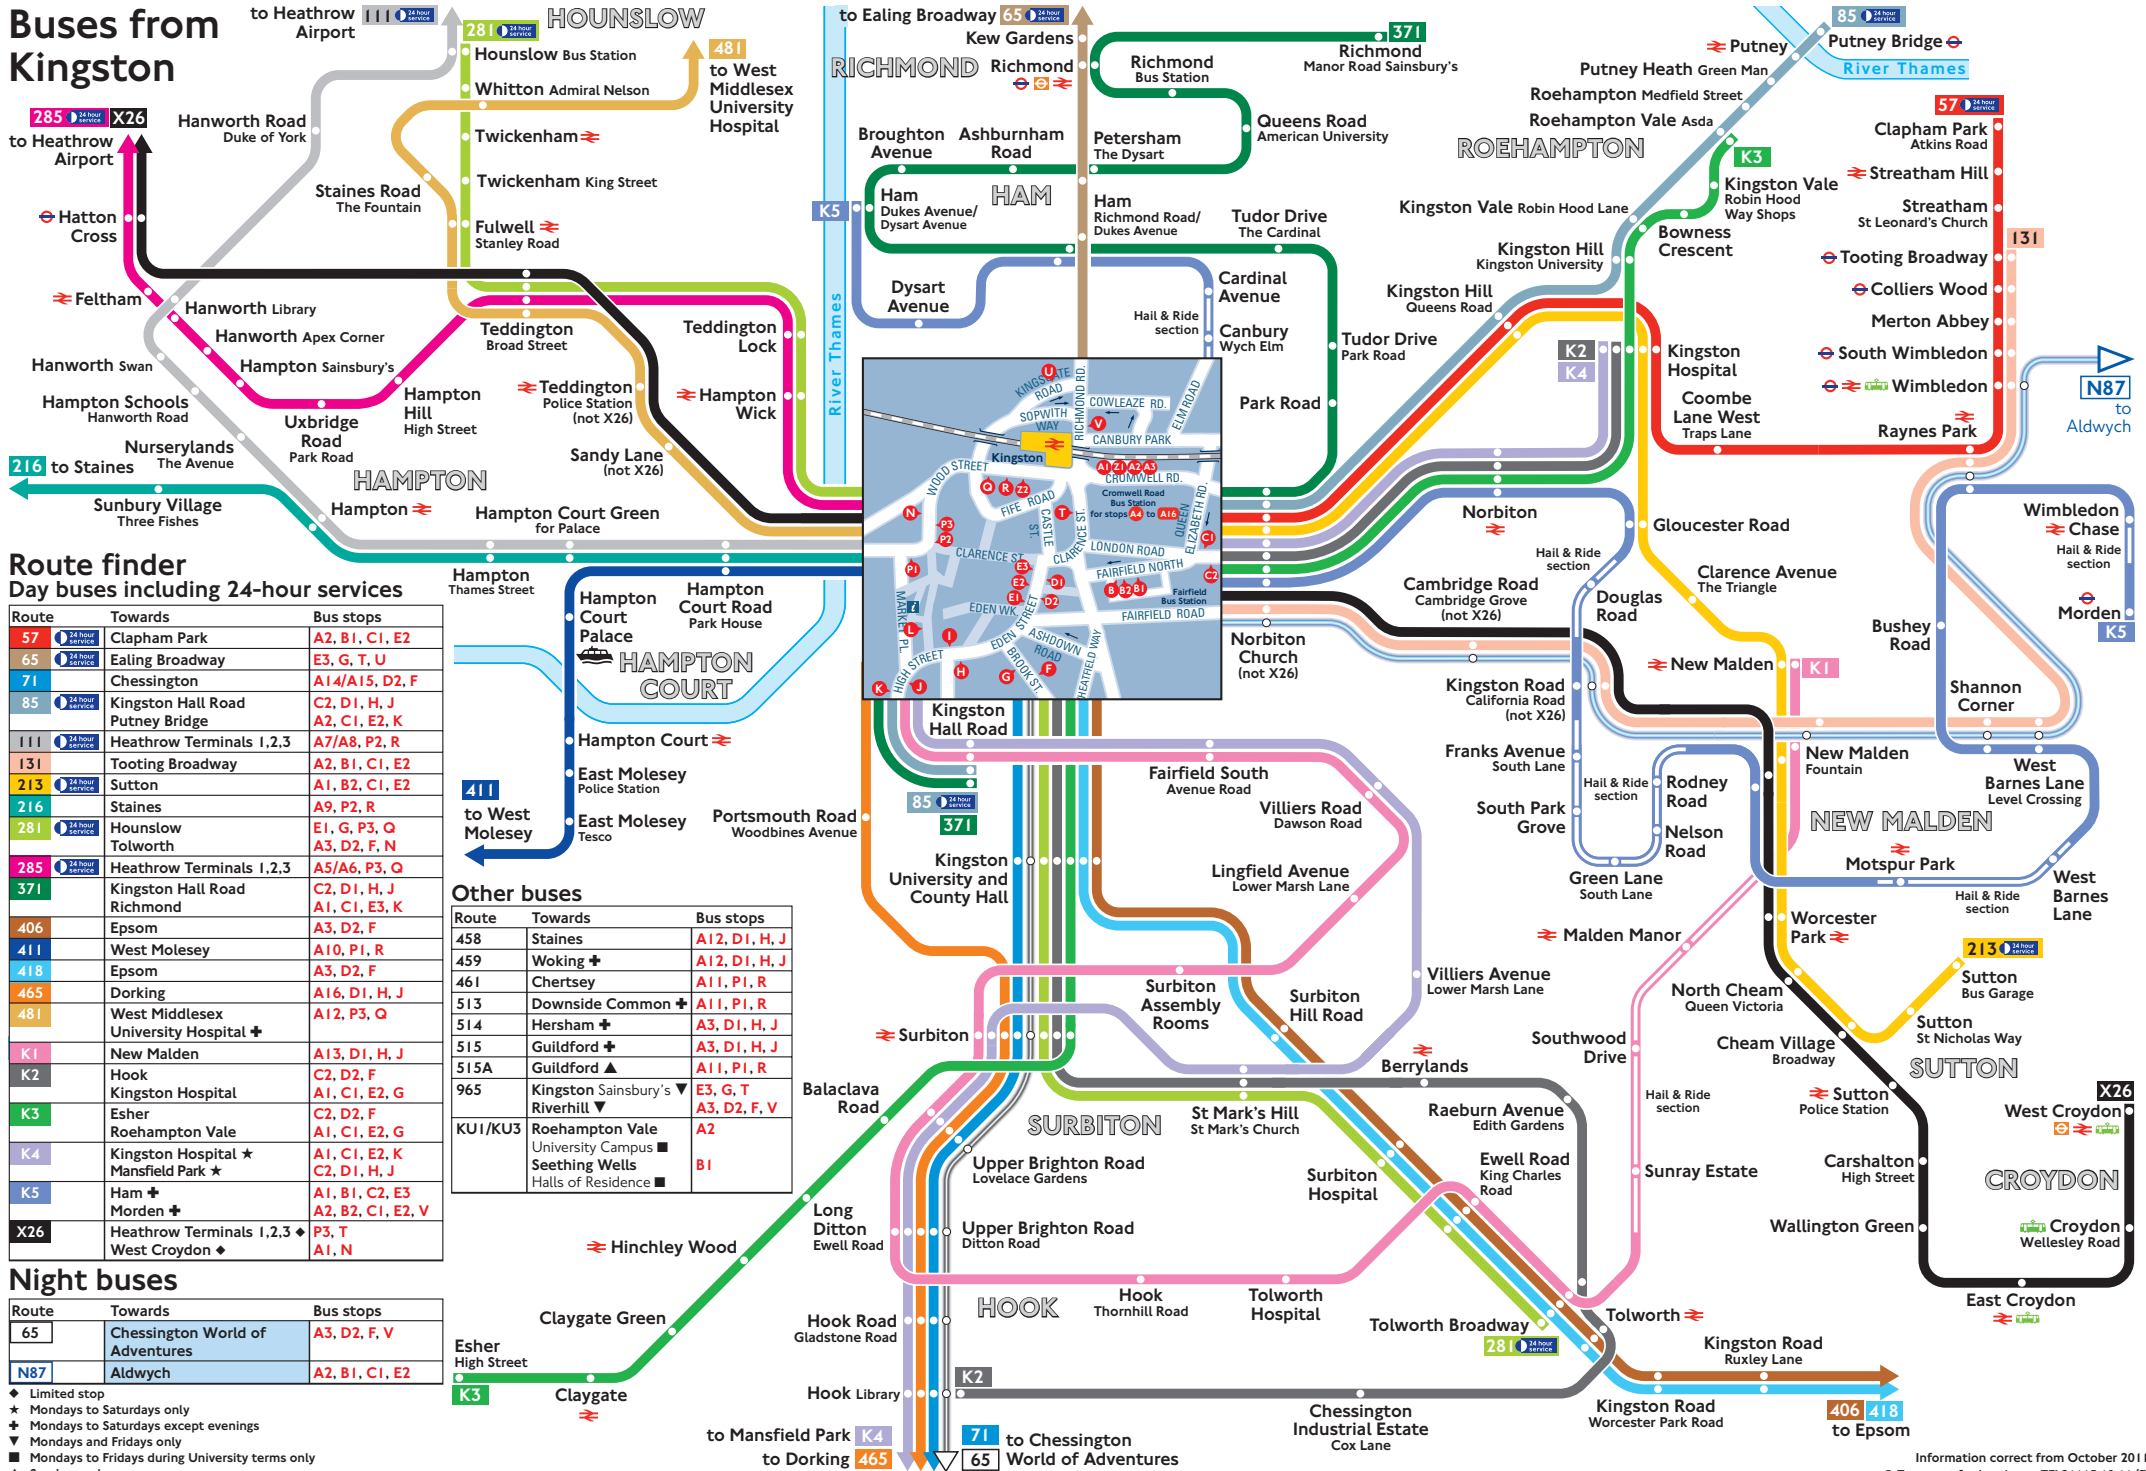

# Buses from Kingston

## Route finder Day buses including 24-hour services

Route	Towards	Bus stops
57	Clapham Park	A2, B1, C1, E2
65	Ealing Broadway	E3, G, T, U
71	Chessington	A14/A15, D2, F
85	Kingston Hall Road Putney Bridge	C2, D1, H, J A2, C1, E2, K
111	Heathrow Terminals 1,2,3	A7/A8, P2, R
131	Tooting Broadway	A2, B1, C1, E2
213	Sutton	A1, B2, C1, E2
216	Staines	A9, P2, R
281	Hounslow Tolworth	E1, G, P3, Q A3, D2, F, N
285	Heathrow Terminals 1,2,3	A5/A6, P3, Q
371	Kingston Hall Road Richmond	C2, D1, H, J A1, C1, E3, K
406	Epsom	A3, D2, F
411	West Molesey	A10, P1, R
418	Epsom	A3, D2, F
465	Dorking	A16, D1, H, J
481	West Middlesex University Hospital	A12, P3, Q
K1	New Malden	A13, D1, H, J
K2	Hook Kingston Hospital	C2, D2, F A1, C1, E2, G
K3	Esher Roehampton Vale	C2, D2, F A1, C1, E2, G
K4	Kingston Hospital Mansfield Park	A1, C1, E2, K C2, D1, H, J
K5	Ham Morden	A1, B1, C2, E3 A2, B2, C1, E2, V
X26	Heathrow Terminals 1,2,3 West Croydon	P3, T A1, N

## Other buses

Route	Towards	Bus stops
458	Staines	A12, D1, H, J
459	Woking	A12, D1, H, J
461	Chertsey	A11, P1, R
513	Downside Common	A11, P1, R
514	Hersham	A3, D1, H, J
515	Guildford	A3, D1, H, J
515A	Guildford	A11, P1, R
965	Kingston Sainsbury's Riverhill	E3, G, T A3, D2, F, V
KU1/KU3	Roehampton Vale Seething Wells Halls of Residence	A2 B1

## Night buses

Route	Towards	Bus stops
65	Chessington World of Adventures	A3, D2, F, V
N87	Aldwych	A2, B1, C1, E2

- ◆ Limited stop
- ★ Mondays to Saturdays only
- ✦ Mondays to Saturdays except evenings
- ▼ Mondays and Fridays only
- ▲ Mondays to Fridays during University terms only
- ▲ Sundays only